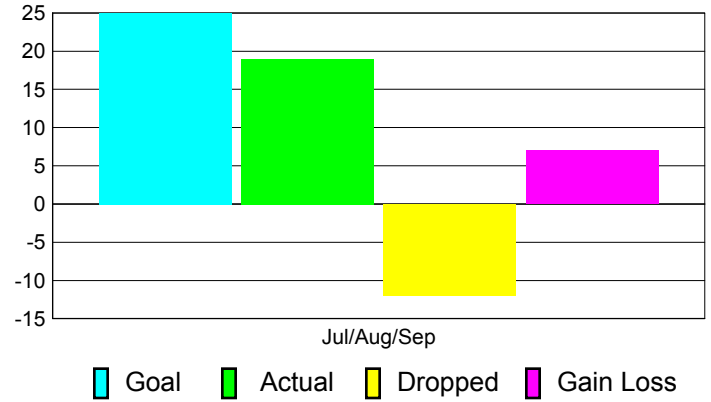

Membership Results 2012-2013

Goal, New, Dropped, Gain/Loss

Comparison of Membership Gain/Loss

Current Year Compared to the Previous Year