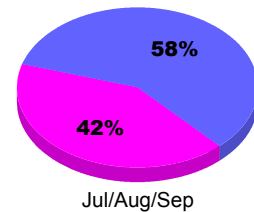

Membership Results
2012-2013

Membership
2011-2012

Month	Net Memb Goal	Actual New Memb	Actual Dropped Memb	Gain/Loss of Memb	Gain/Loss of Memb
Jul/Aug/Sep	25	19	-12	7	15
Totals	25	19	-12	7	15

Membership Results 2012-2013

Goal, New, Dropped, Gain/Loss

Comparison of Membership Gain/Loss

Current Year Compared to the Previous Year

Gender Comparison 2012-2013

Jul/Aug/Sep

Male Female